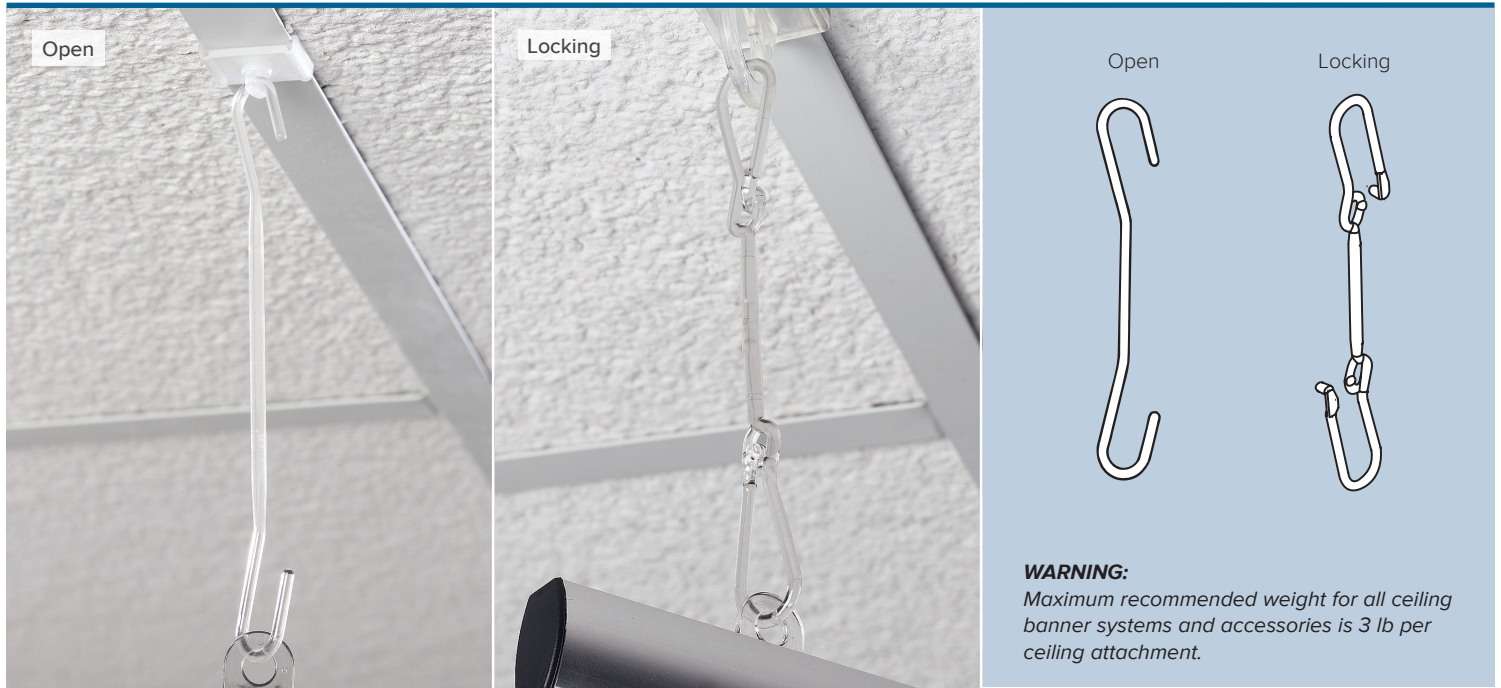

Plastic Double C-Hook

Features and Benefits

- ◆ This clear hook puts the emphasis on the banner, not the hardware
- ◆ Available in two styles: Open C-Hook and Locking C-Hook
- ◆ Clear polycarbonate

Clear hanging solution virtually disappears

Customers' attention is on your banner, not the hanging hardware, with the nearly invisible HP Plastic Double C-Hook.

This clear hanging solution virtually disappears next to your in-store signage, putting the emphasis on the signage, not the hardware.